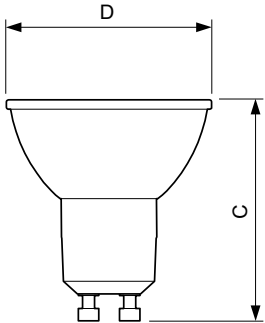

Målskisse

LEDClassic 50W GU10 WW 230V 36D ND 1BC/6

Product	D	C
Corepro LEDspot 4.6-50W GU10 827 36D	50 mm	54 mm

Fotometriske data

LEDspotMV GU10 MR16 827

LED Lamps, CorePro LEDspotMV 4.6-50W GU10 PAR16 827 355lm 36D