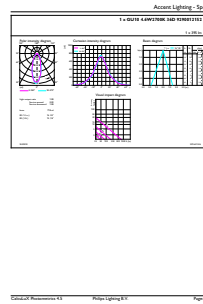

Målskisse

LEDClassic 50W GU10 WW 230V 36D ND 1BC/6

Product	D	C
Corepro LEDspot 4.6-50W GU10 827 36D	50 mm	54 mm

Fotometriske data

LEDspotMV GU10 MR16 827

LED Lamps, CorePro LEDspotMV 4.6-50W GU10 PAR16 827 355lm 36D